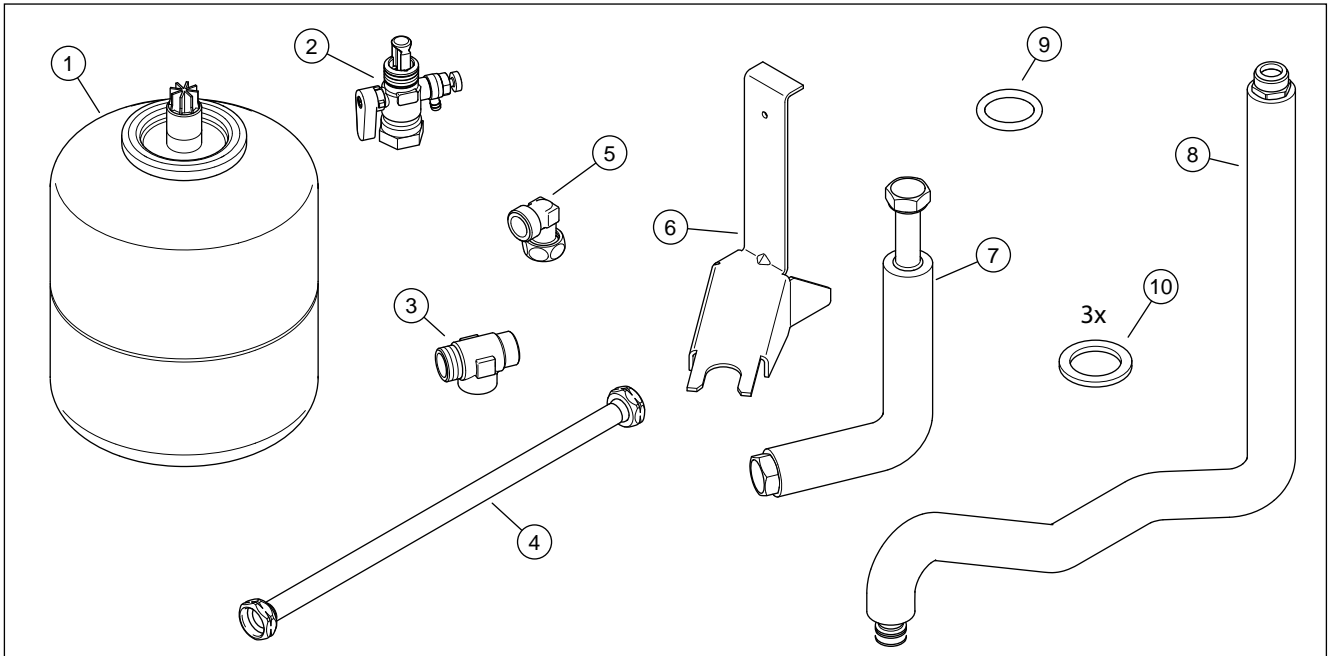

0010038391

VWL 108/7.2 IS S5

1

2

19

20

Manufacturer

Vaillant GmbH